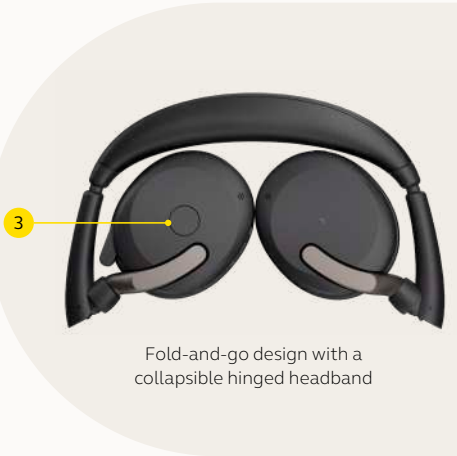

STEALTH MODE

Don't fancy looking like you're about to host a TED talk when you're grabbing a quick coffee? We've got you. The streamlined foldable design has a shorter hide-away boom arm to help you look and sound professional in the office, then flips up so you can go incognito off-duty, for instant laidback listening. **Standout design so you can blend in everywhere.**

GO YOUR OWN WAY

Evolve2 65 Flex is certified for all major virtual meeting platforms - think Google Meet, Microsoft Teams, and Zoom - and comes in a Microsoft Teams variant, so you can get the most out of your online experience however you like to connect. And because it's plug-and-play, with dual connectivity and a wireless range of up to 30m/100ft, it's even easier to work your way. **Do what you want, where you want, when you want.**

* Refer to jabra.com/commercial-claims

HOW TO USE

- ① Power | Bluetooth Pairing
- ② Charging port

- ③ Push x1 | Push x2
- ④ Push x1 | Voice Assistance
- ⑤ Push x1
- ⑥ Push x1
- ⑦ Push x1
- ⑧ ANC | HearThrough | ANC Off