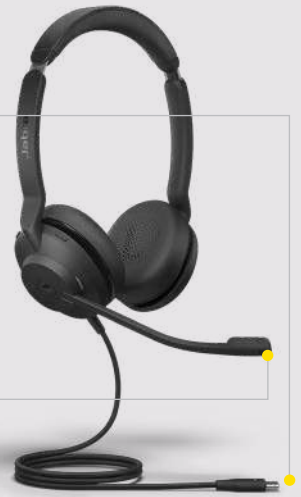

HOW TO START

Plug the Jabra Evolve2 30 into either a USB-A or USB-C port on your computer (depending on the USB variant of the headset).

Position the microphone near your mouth.

HOW TO USE

Press x1

Press and hold for 1 sec

Press x1

Press x1

Press and hold for 1 sec

| Press volume + and volume - at same time to turn busylight on/off

Press x1 during a call

Press x1

Press x1 when signed into Microsoft Teams to join an active Microsoft Teams meeting or view Microsoft Teams missed calls and voicemails

	FEATURES	BENEFITS
Connectivity	USB-A or USB-C connectivity	Plug-and-play connectivity to your computer or mobile device via USB-A or USB-C
	Certifications	Microsoft Teams. Meets Microsoft Teams Open Office requirements.
Audio	Microphone	2-microphone technology for great call performance
	Noise-isolating design	Instant noise isolation for improved focus in noisy surroundings
	Speakers	Professional-grade 28mm speakers deliver great sound for an exceptional audio experience
Ease of use	Busylight	Integrated busylight turns on automatically when you're on a call, acting as a do-not-disturb sign and protecting your focus
	Call management	Answer/reject calls; increase/decrease speaker volume; mute
Variants	UC and MS variants	Choose from UC or MS Teams variants
	Wearing style	Available in stereo and mono variants
Compatibility	Microsoft Teams. Meets Microsoft Teams Open Office requirements